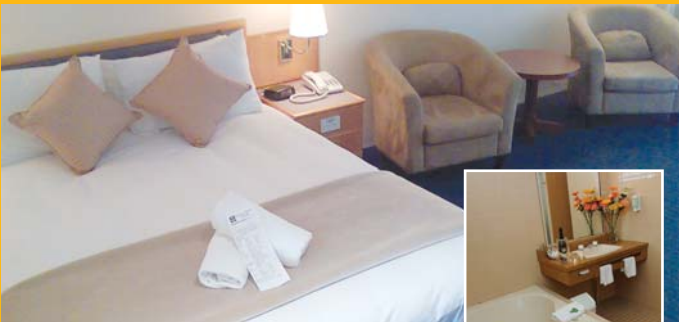

We'll see you there.