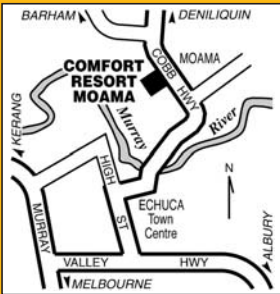

COMFORT RESORT ECHUCA MOAMA

54-56 Meninya Street, Moama NSW 2731
Ph: +61 (03) 5482 3311
Fax: +61 (03) 5482 3758
Email: info@comfortresortmoama.com.au
www.comfortresortmoama.com.au

The Comfort Resort Echuca Moama is located in the heart of Moama, walking distance to clubs, the Port of Echuca tourist and commercial precincts. Moama is situated a pleasurable 2 1/2 hours drive from Melbourne.

Hotel Facilities

- Ground floor motel accommodation
- 3 acres backing onto river gum bushland
- Saltwater swimming pools • Private sauna
- Tennis Court • Gazebo • BBQ Areas
- On site fully licensed restaurant open Monday to Saturday
- fireplace • alfresco • 5 star buffet breakfast
- Off street secure parking for large vehicles, coaches and Boat trailers

Accommodation

The Comfort Resort Echuca Moama has 50 rooms with 5 types available for your comfort and relaxation during your stay with us.

50 spacious rooms & suites including

- AAA 4 star rating • Non smoking resort
- Twin share available
- 34 Deluxe rooms (Including 1 Disabled Room)
- 8 Spa suites • 4 Executive spa suites
- 4 Family suites